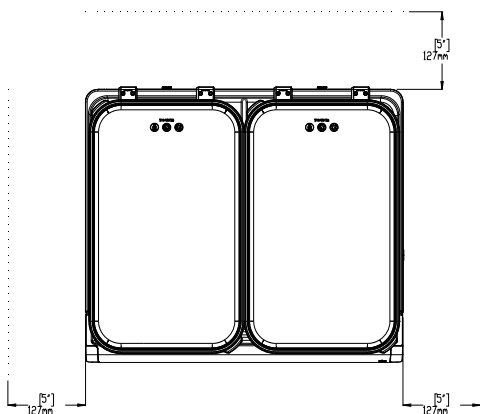

Electrolux
PROFESSIONAL

Simplicity Bubblers Cold Beverage Dispensers 2x18 L, agitator model

Front

Side

Top

Electric

Supply voltage:

600558 (ECS2D22) 230 V/1N ph/50/60 Hz

Electrical power max.:

0.4 kW

Key Information:

External dimensions, Width:	521 mm
External dimensions, Height:	699 mm
External dimensions, Depth:	451 mm
Net weight:	32 kg
Shipping weight:	35 kg
Shipping height:	528 mm
Shipping width:	483 mm
Shipping depth:	630 mm

Simplicity Bubblers
Cold Beverage Dispensers 2x18 L, agitator model

The company reserves the right to make modifications to the products without prior notice. All information correct at time of printing.

2020.03.04