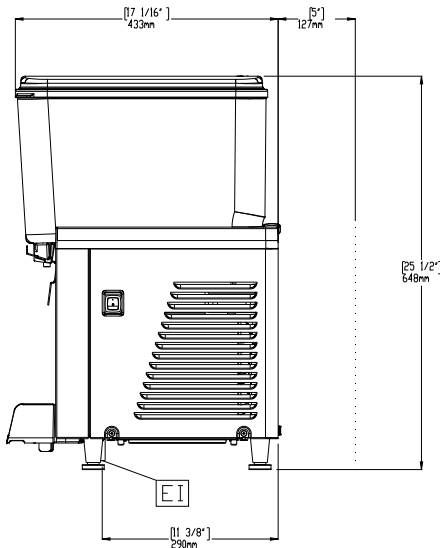

Construction

- Pre-mix dispenser with stainless steel base and clear plastic bowls.
- Fewer removable parts to simplify cleaning and reduce maintenance.
- Temperature range from 1.7 - 5° C.
- Compact size of 52 cm wide saves valuable counter space.
- The air intakes from the bottom and exhaust to back.

APPROVAL: _____

Electrolux
PROFESSIONAL

Simplicity Bubblers Cold Beverage Dispensers 2x18 L, agitator model

Front

Side

Top

Electric

Supply voltage:

600558 (ECS2D22) 230 V/1N ph/50/60 Hz

Electrical power max.:

0.4 kW

Key Information:

External dimensions, Width:	521 mm
External dimensions, Height:	699 mm
External dimensions, Depth:	451 mm
Net weight:	32 kg
Shipping weight:	35 kg
Shipping height:	528 mm
Shipping width:	483 mm
Shipping depth:	630 mm