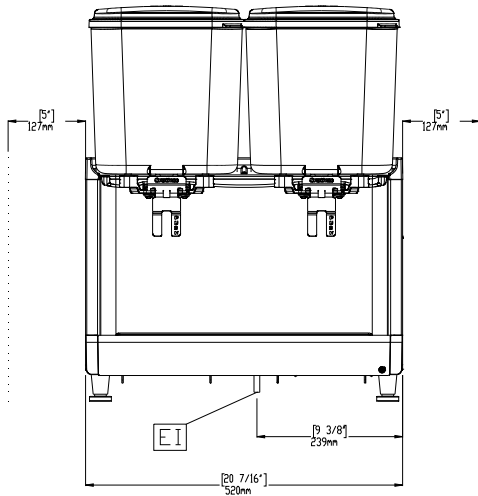

Electrolux
PROFESSIONAL

Simplicity Bubblers Cold Beverage Dispensers 2x18 L, agitator model

Front

Side